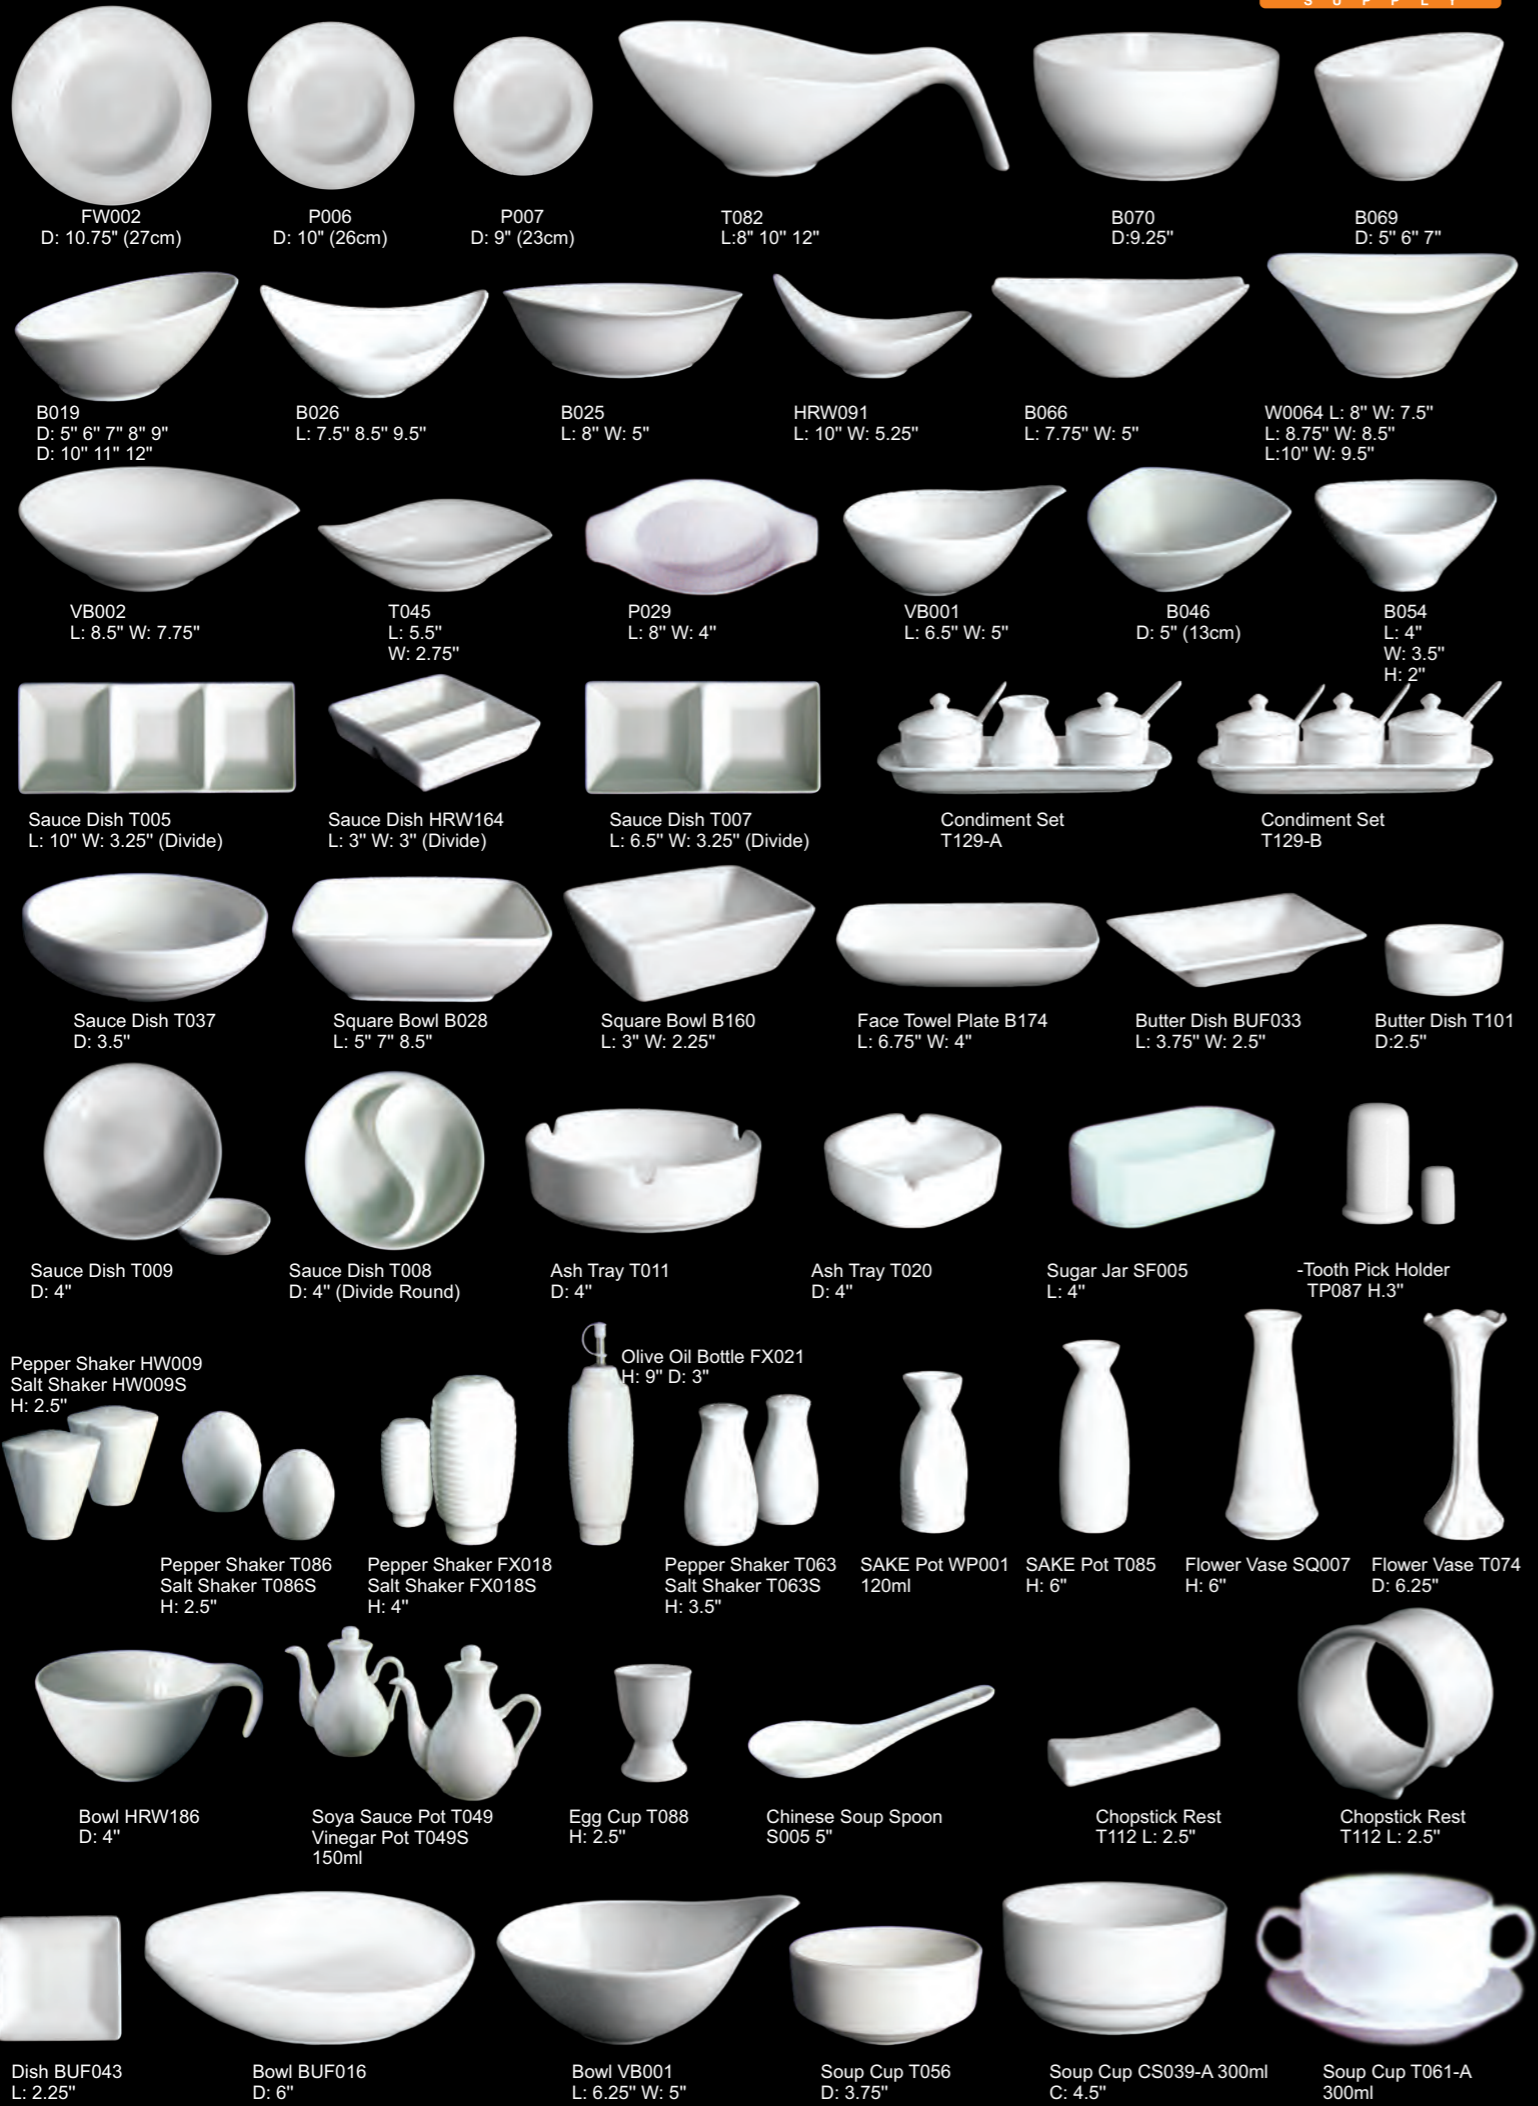

Round Plate

Oval Plate

Rectangular and Square Plate

Rice bowls and Noodle bowls

Soup Plates

Tea and Coffee Pot