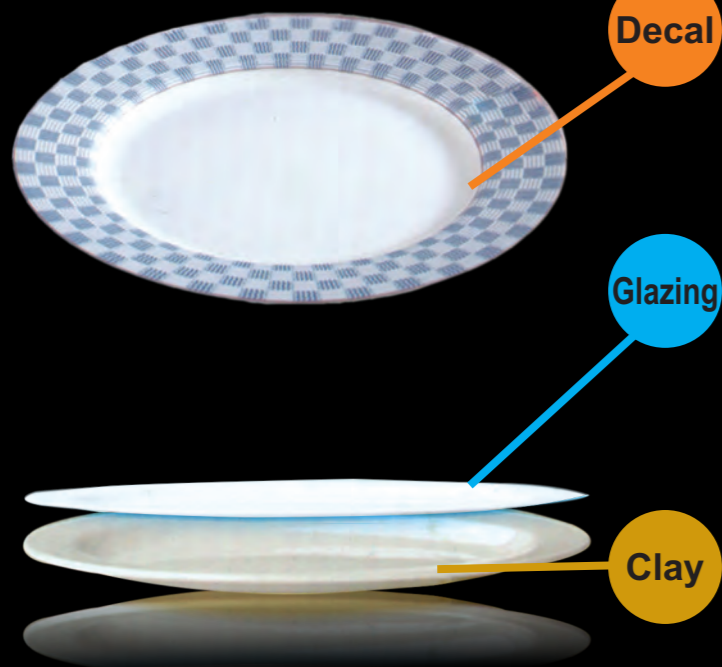

Eurohome promises, our quality inspectors will do the inspection all according to customers's standards. We provide satisfied and qualified products for our customers.

We can print high definition decal with any color, gold and silver decal, embossed decal, stacker decal.

Pigment Imported from Taiwan
The lead and cadmium contents are in compliance with all international standards, can make difficult colors.

Eurohome's Clay are all high quality natural mineral soil in south china

Round Plate

Oval Plate

Rectangular and Square Plate

Rice bowls and Noodle bowls

Soup Plates

Tea and Coffee Pot